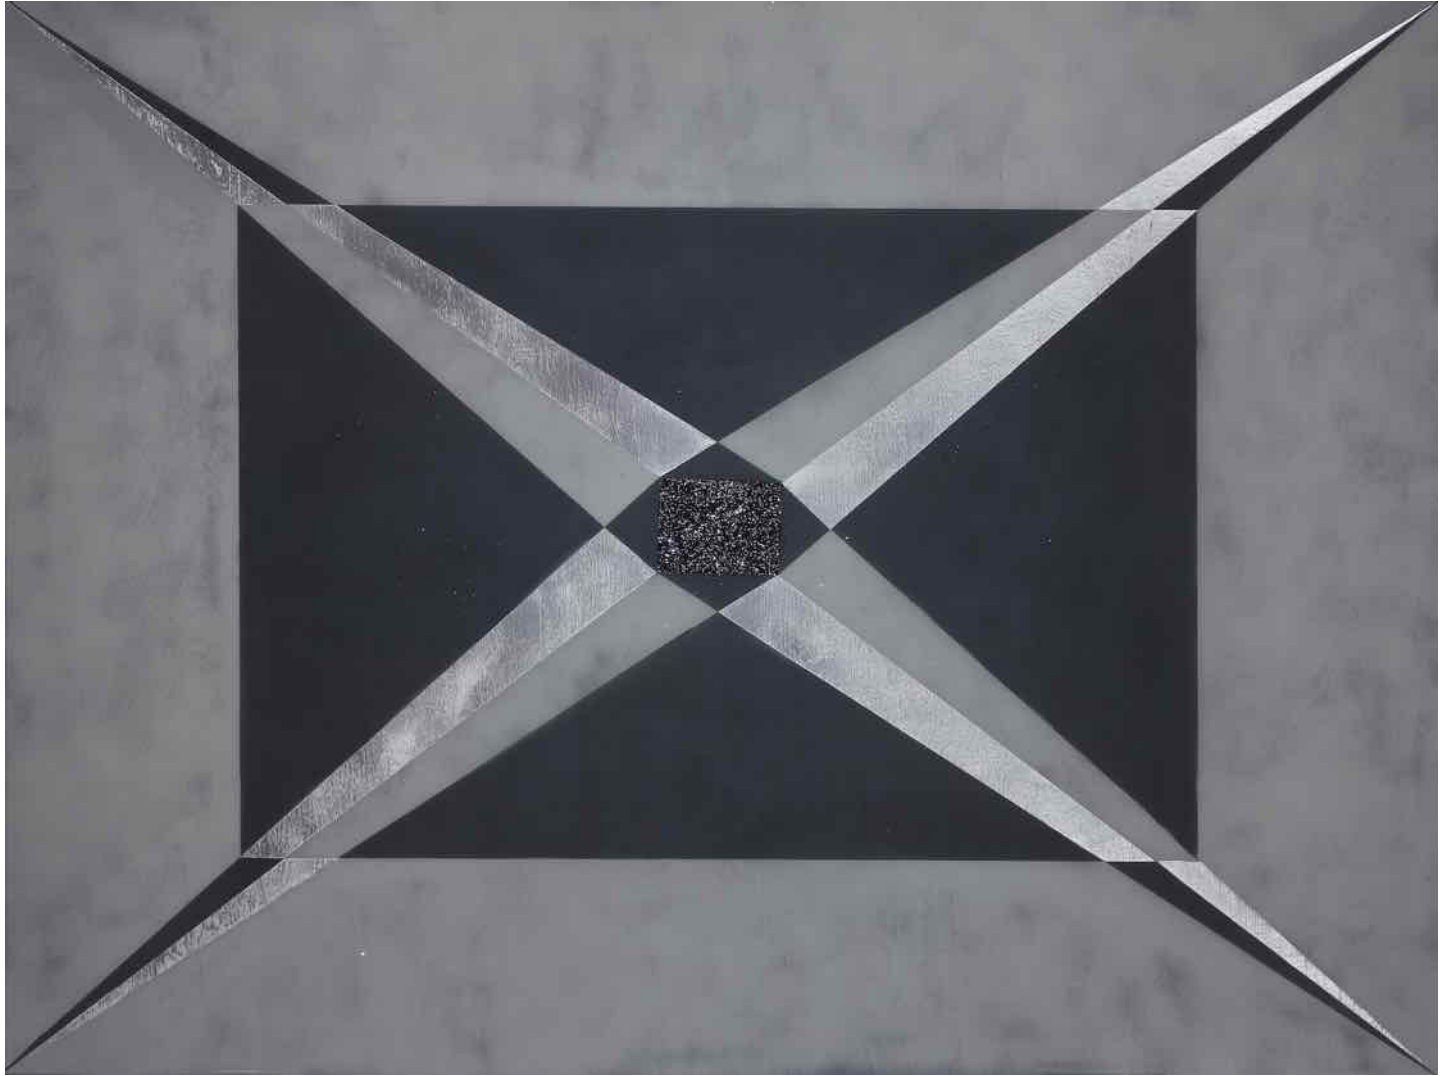

545 4th Street
San Francisco, CA 94107
415-495-2090
www.asgallery.com

Piero Spadaro

Trill

mixed media and resin on panel

36" x 48"

\$7,000.00

**Andrea
Schwartz**
Gallery

545 4th Street
San Francisco, CA 94107
415-495-2090
www.asgallery.com