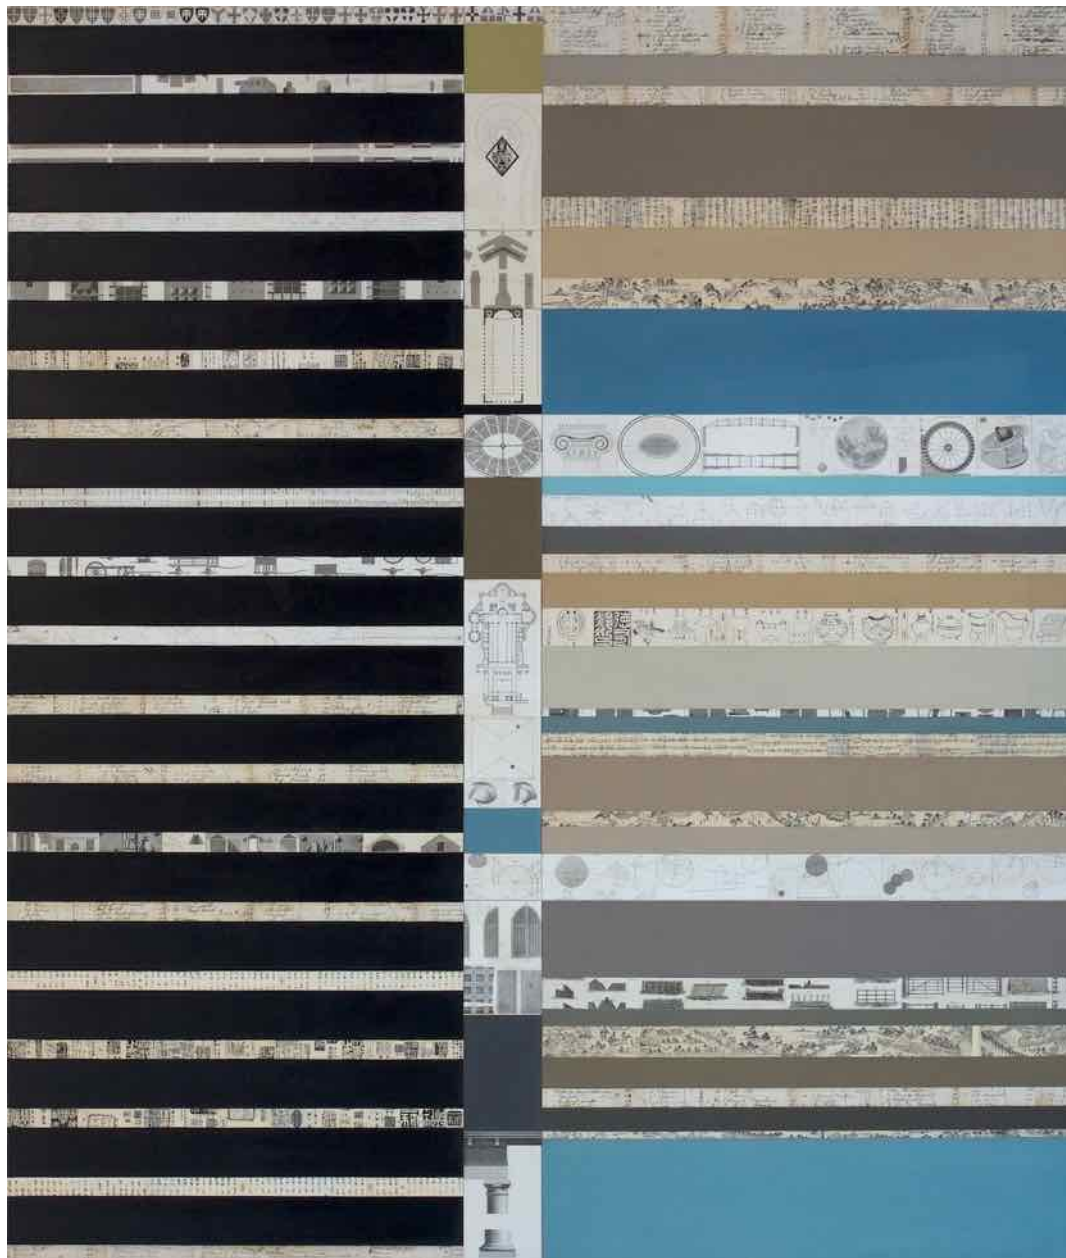

**Andrea
Schwartz**
Gallery

545 4th Street
San Francisco, CA 94107
415-495-2090
www.asgallery.com

Mitch Jones

Tone Rhythm/Split Series #1

oil and mixed media on canvas

82" x 70"

\$20,000.00

**Andrea
Schwartz**
Gallery