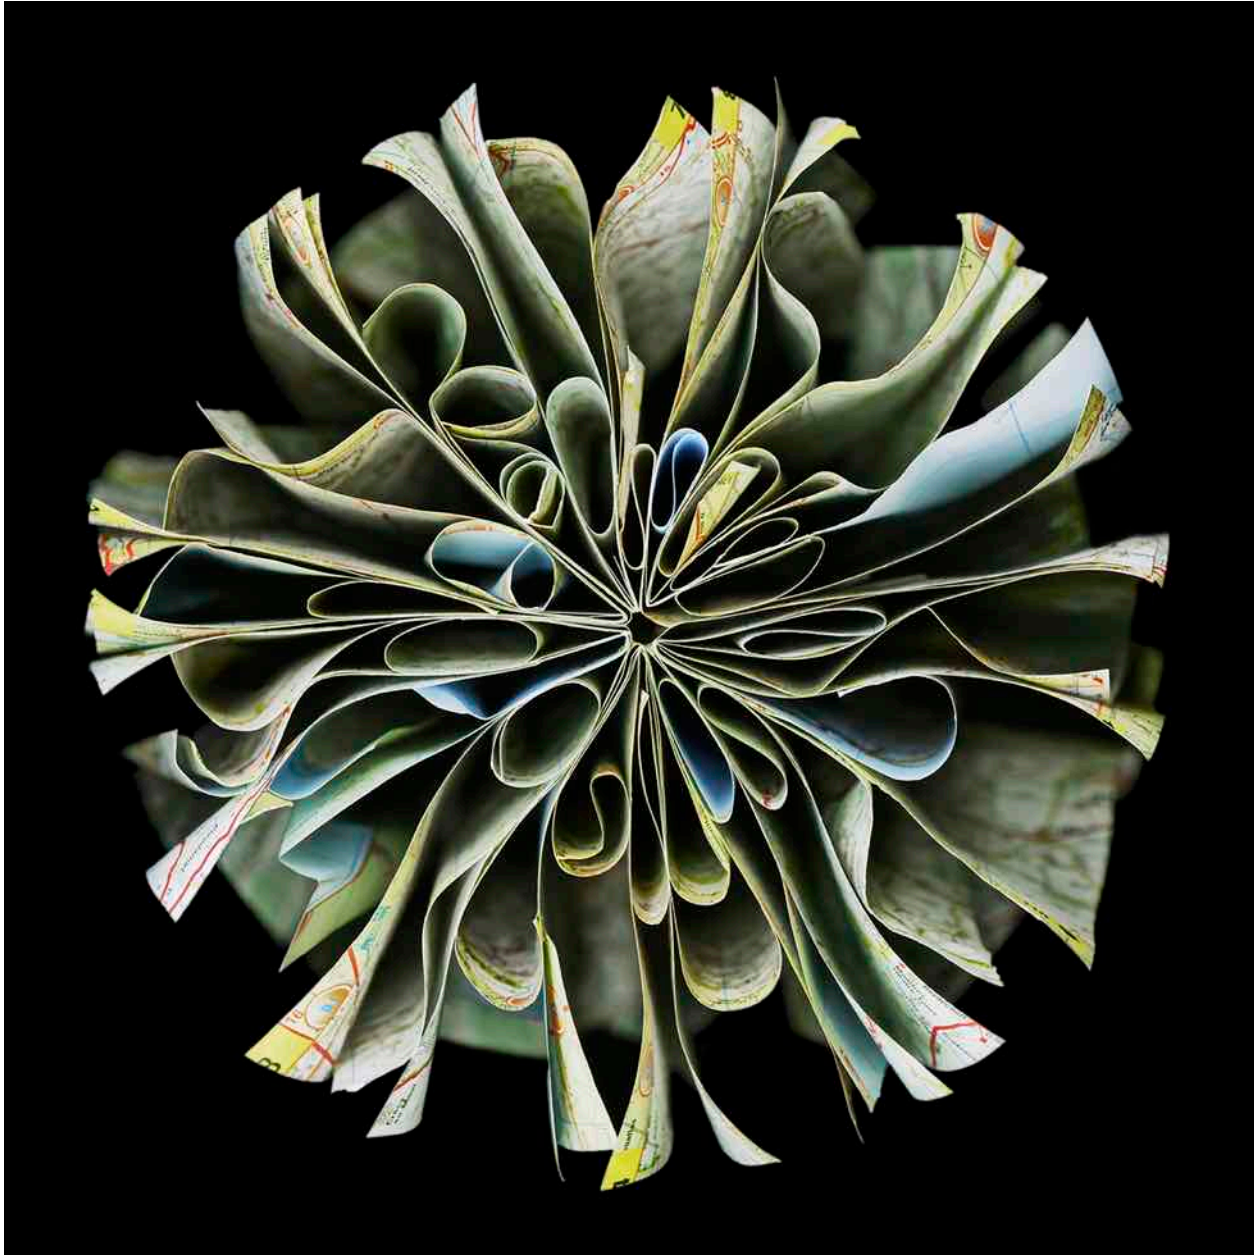

36" x 36"

\$4,900.00

**Andrea
Schwartz**
Gallery

545 4th Street
San Francisco, CA 94107
415-495-2090
www.asgallery.com

Patrick Dintino

Hot Rod

oil on canvas over panel

24" x 48"