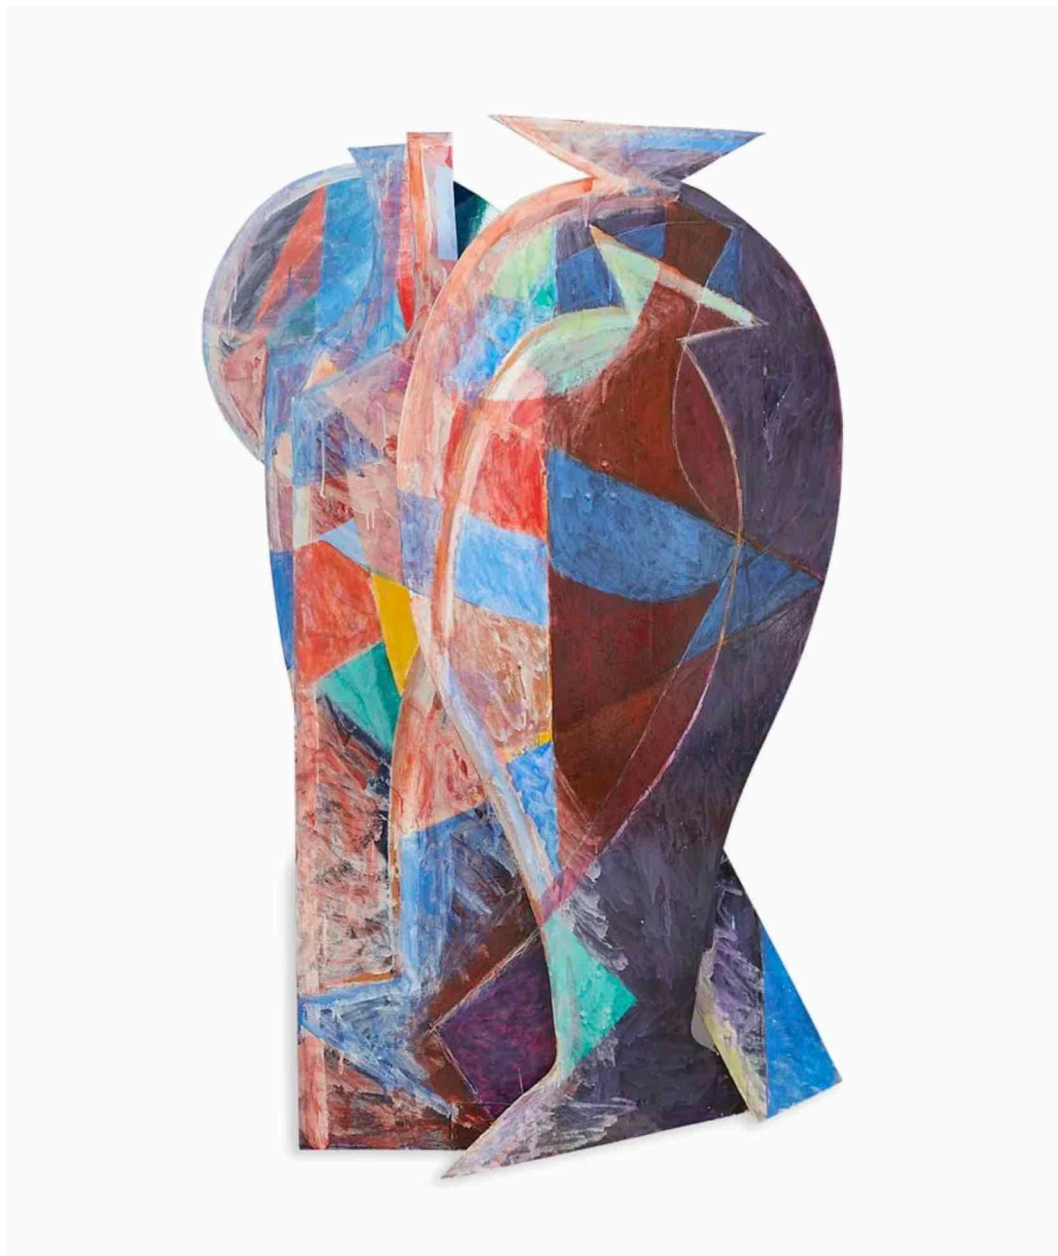

\$60,000.00

**Andrea
Schwartz**
Gallery

545 4th Street
San Francisco, CA 94107
415-495-2090
www.asgallery.com

Tom Holland

Pino

painted steel

72" x 43"

\$15,000.00