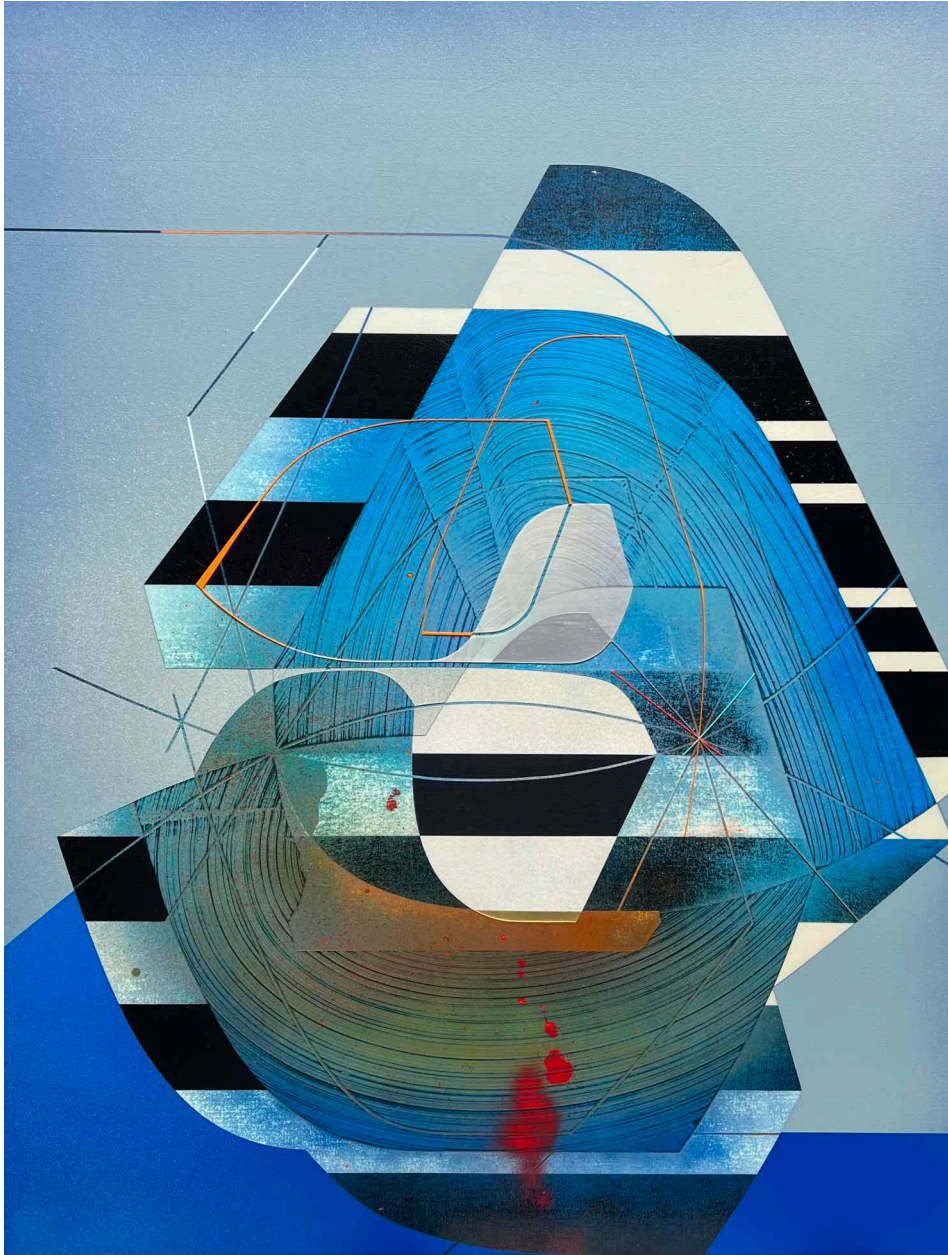

Alex Couwenberg

Hōkūle'a

acrylic and spray on canvas

60" x 48"

$12,500.00

**Andrea
Schwartz**
Gallery

545 4th Street
San Francisco, CA 94107
415-495-2090
www.asgallery.com