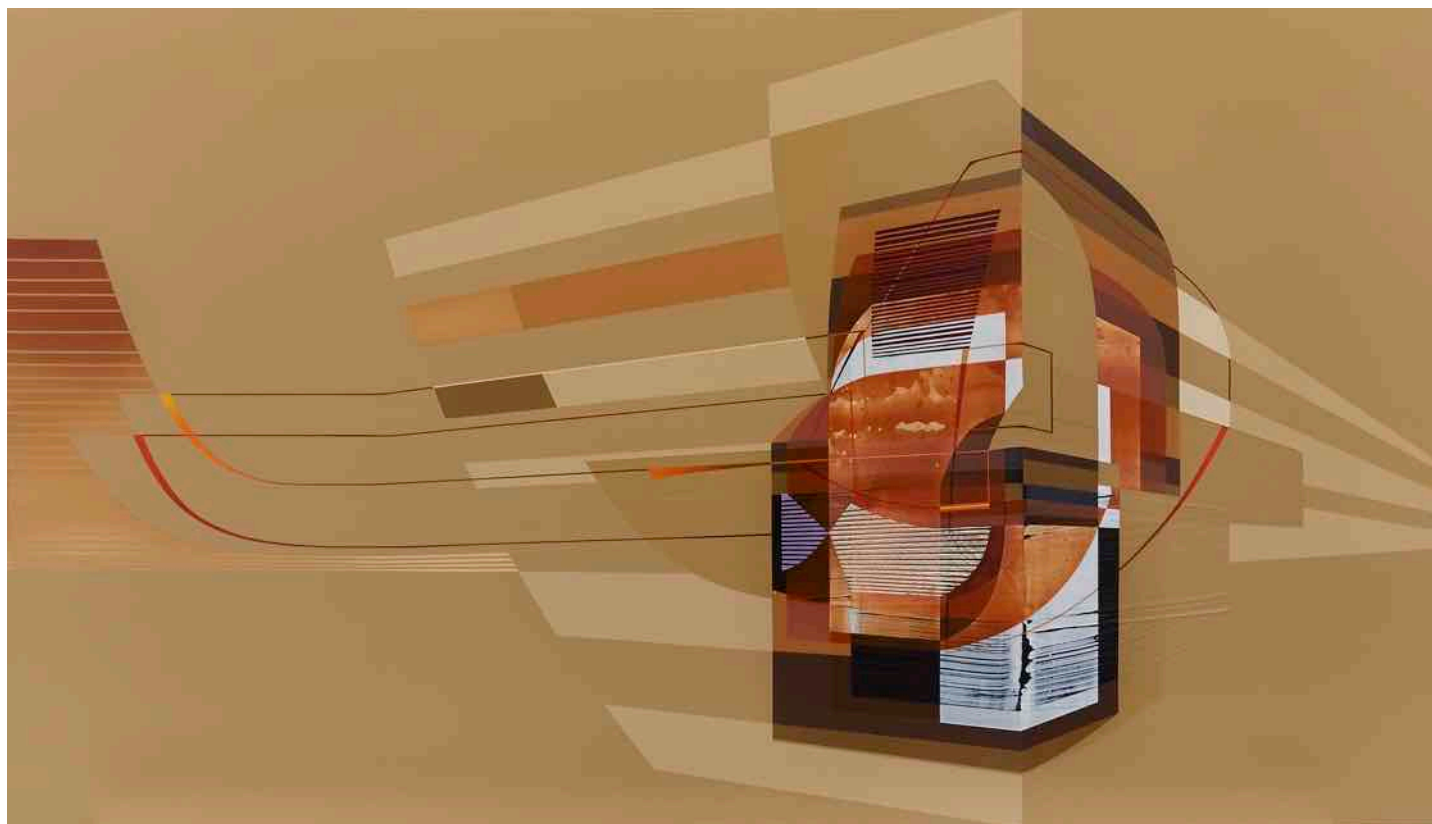

\$15,500.00

**Andrea
Schwartz**
Gallery

545 4th Street
San Francisco, CA 94107
415-495-2090
www.asgallery.com

Alex Couwenberg

Montezuma

acrylic on canvas over panel

48" x 84"

\$15,000.00