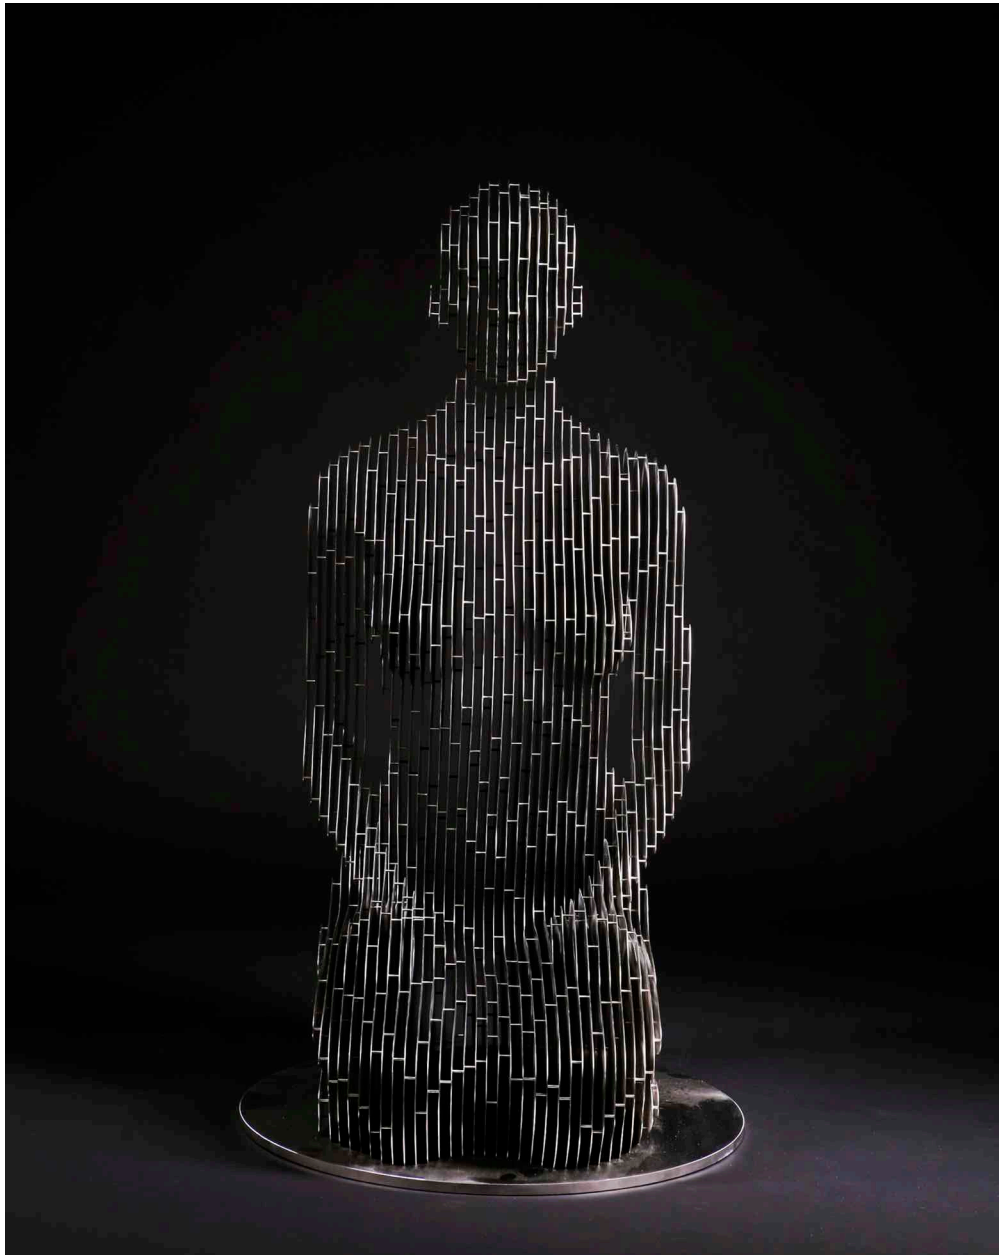

Julian Voss-Andreae

Kneeling Woman

stainless steel

41" x 21"

$60,000.00

**Andrea
Schwartz**
Gallery

545 4th Street
San Francisco, CA 94107
415-495-2090
www.asgallery.com