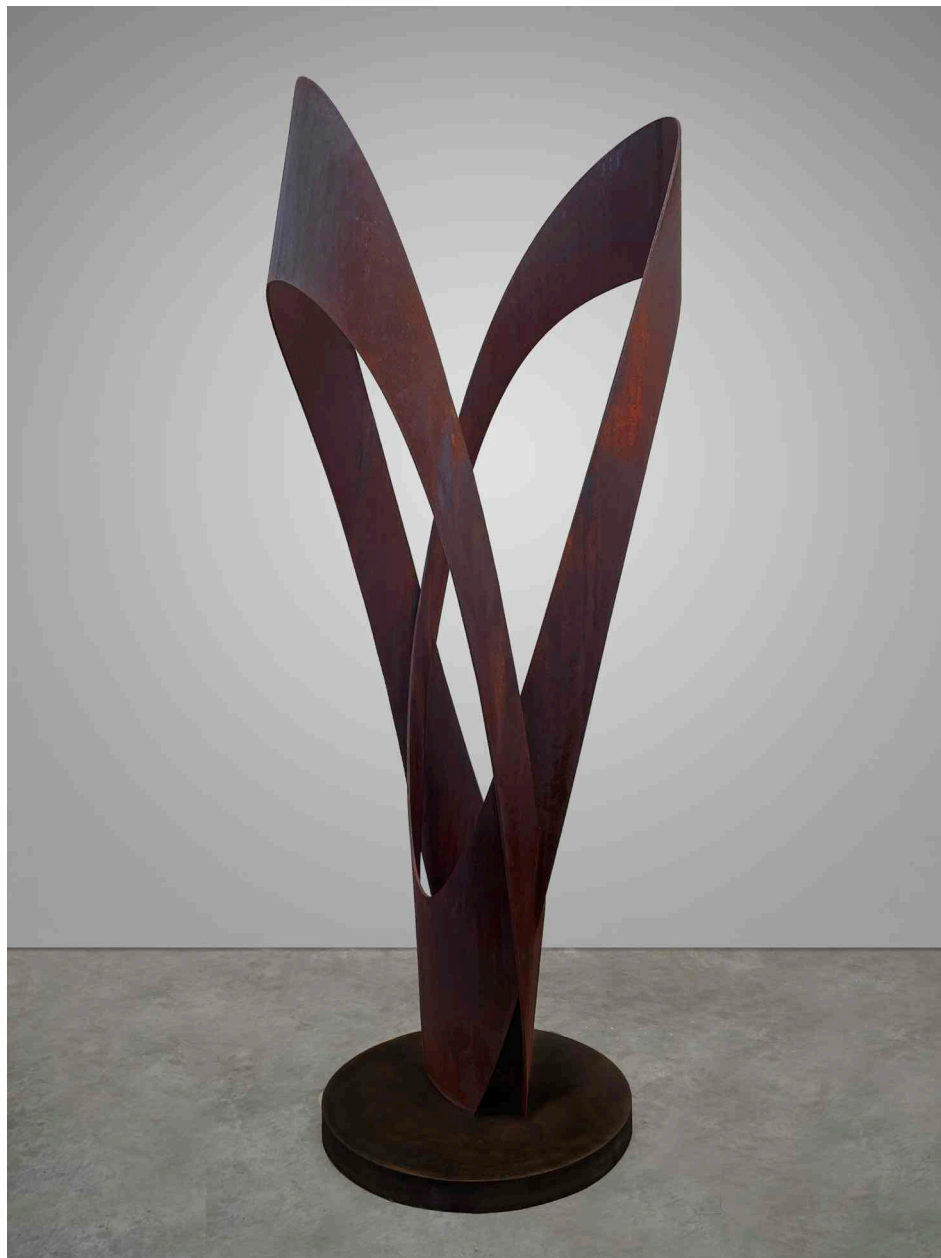

Albert Dicruttalo

Night Owl

Corten steel

126" x 48"

$60,000.00

**Andrea
Schwartz**
Gallery

545 4th Street
San Francisco, CA 94107
415-495-2090
www.asgallery.com