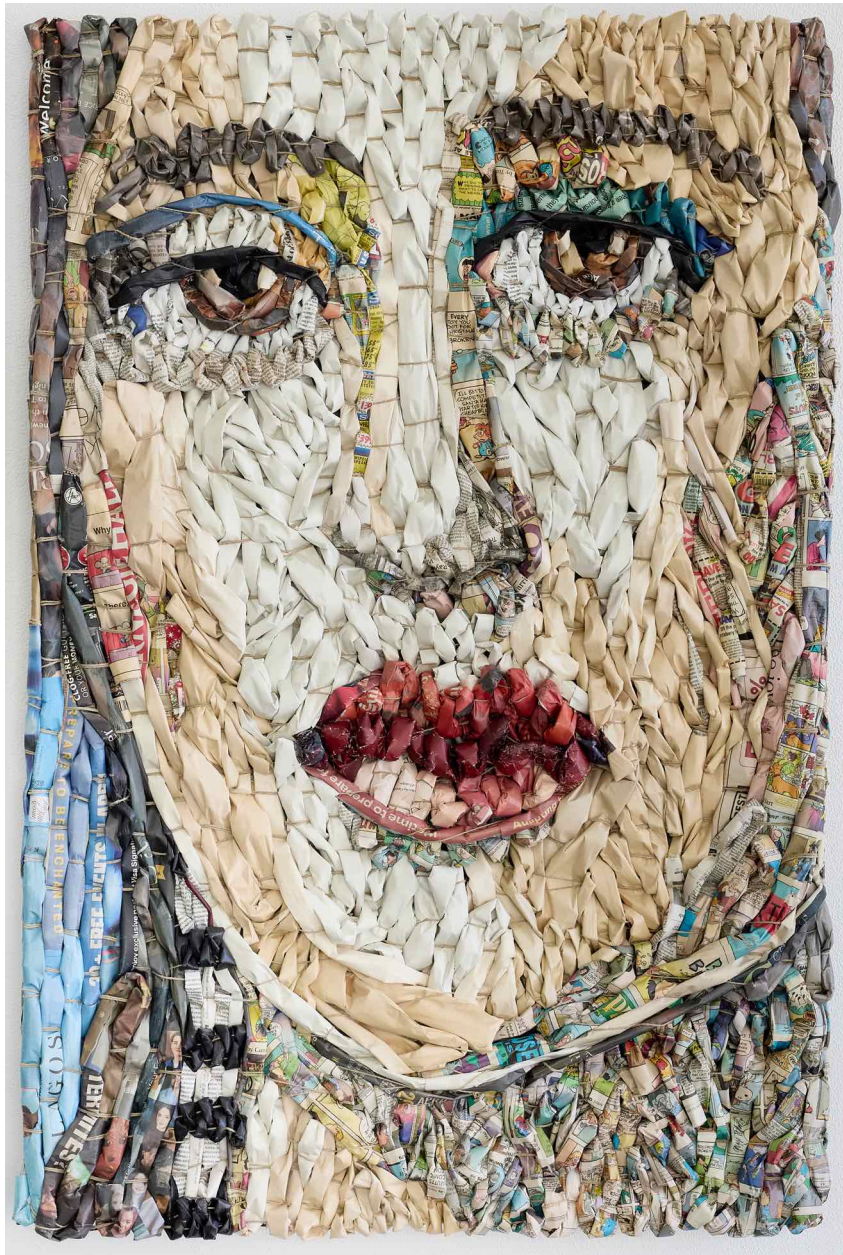

**Andrea
Schwartz**
Gallery

545 4th Street
San Francisco, CA 94107
415-495-2090
www.asgallery.com

Gugger Petter

Woman with Black/White Ribbon

newspaper and mixed media

42" x 28"

\$7,500.00

**Andrea
Schwartz**
Gallery