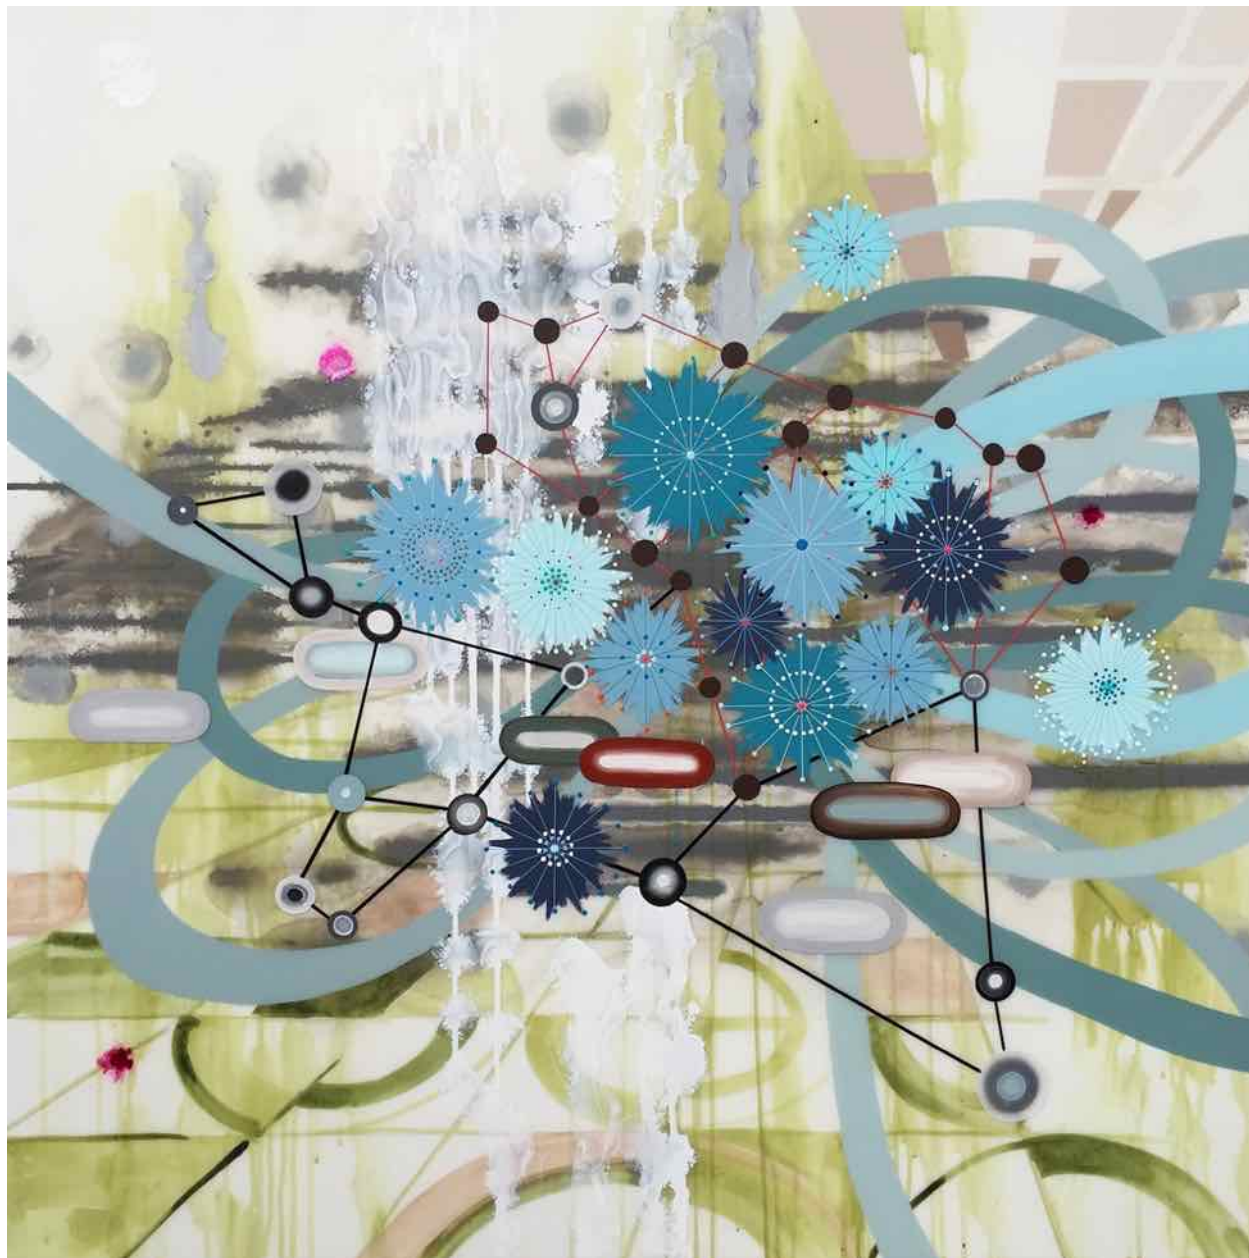

545 4th Street
San Francisco, CA 94107
415-495-2090
www.asgallery.com

Heather Patterson

Traverse

mixed media on panel

45" x 45"

\$7,500.00

**Andrea
Schwartz**
Gallery

545 4th Street
San Francisco, CA 94107
415-495-2090
www.asgallery.com